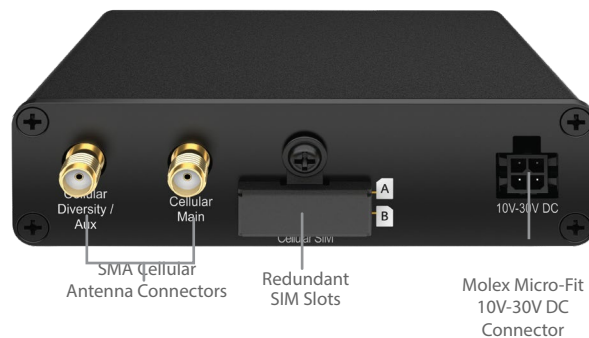

MAX BR1 M2M

Specialized Cellular Router for M2M Communications

Specifications

BR1 M2M	
WAN Interface	1x 10/100M Ethernet Port 1x Embedded 4G Cellular Modem
LAN Interface	1x 10/100M Ethernet Port
Drop-in Mode	●
Antenna Connectors	2x SMA Cellular Antenna Connectors
Power Input	Device: Molex Micro-Fit 10V – 30V DC
Power Consumption	Max.: 10W, Typical: 8.5W, Min.: 6W
Dimensions	4.7 x 3.8 x 1.1 inches 120 x 97 x 26.5 mm (L x W x H)
Weight	0.8 pound 350 grams
Operating Temperature	-40° – 149°F -40° – 65°C
Humidity	15% – 95% (non-condensing)
Warranty	1-Year Limited Warranty
Package Content	MAX BR1 M2M, 12V2A 4-Pin Power Supply (ACW-632), 1x Mounting Kit (ACW-736), 2x LTE Antennas (ACW-813)

Ordering Information

Product Code	Carrier/Region	Embedded Modem	4G Bands	3G Bands
MAX-BR1-M2M-LTE-E-T	Europe/International	1	4G LTE: B1, B3, B5, B7, B8, B20, B38 (TDD), B40(TDD), B41 (TDD)	WCDMA/HSPA+/DC-HSPA+: B1, B5, B8

Add-on Features

Product Code	Description
PVN-LC-05	Enables up to 5 PepVPN peers
MAX-BR1-ADV	Package includes a software license key for Advanced Car-Fi Roaming; and SpeedFusion and IPsec X.509 Certificate Support