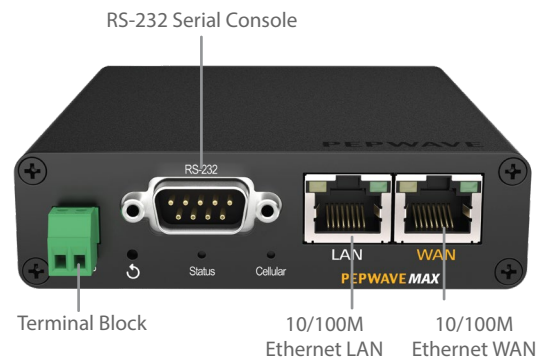

MAX BR1 M2M

Specialized Cellular Router for M2M Communications

Specifications

BR1 M2M	
WAN Interface	1x 10/100M Ethernet Port 1x Embedded 4G Cellular Modem
LAN Interface	1x 10/100M Ethernet Port
Drop-in Mode	●
Antenna Connectors	2x SMA Cellular Antenna Connectors
Power Input	Device: Molex Micro-Fit 10V – 30V DC
Power Consumption	Max.: 10W, Typical: 8.5W, Min.: 6W
Dimensions	4.7 x 3.8 x 1.1 inches 120 x 97 x 26.5 mm (L x W x H)
Weight	0.8 pound 350 grams
Operating Temperature	-40° – 149°F -40° – 65°C
Humidity	15% – 95% (non-condensing)
Warranty	1-Year Limited Warranty
Package Content	MAX BR1 M2M, 12V2A 4-Pin Power Supply (ACW-632), 1x Mounting Kit (ACW-736), 2x LTE Antennas (ACW-813)

Ordering Information

Product Code	Carrier/Region	Embedded Modem	4G Bands	3G Bands
MAX-BR1-M2M-LTE-E-T	Europe/International	1	4G LTE: B1, B3, B5, B7, B8, B20, B38 (TDD), B40(TDD), B41 (TDD)	WCDMA/HSPA+/DC-HSPA+: B1, B5, B8

Add-on Features

Product Code	Description
PVN-LC-05	Enables up to 5 PepVPN peers
MAX-BR1-ADV	Package includes a software license key for Advanced Car-Fi Roaming; and SpeedFusion and IPsec X.509 Certificate Support